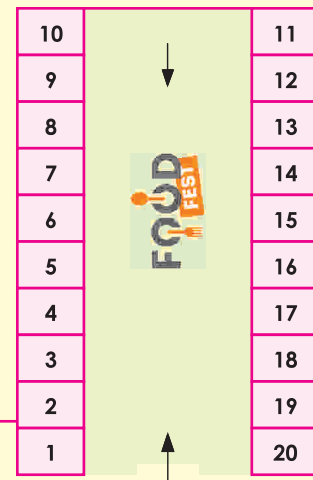

Facebook

Instagram

Youtube Advertisement

AMUSEMENT & FOOD COURT

Tentave Floor Plan
Stall Layout @
Parimalam Mahal, Erode

AMUSEMENT

AMUSEMENT

Parking

Main Entrance

Exit

PERUNDURAI MAIN ROAD

THE STALL SIZE AND TARIFF

Auto Show 20'x15' - Rs.60,000/-	Hall No.2 (Stall No. 1 to 60) 8'x8' - Rs.40,000/-
Hall No.1 (Stall No. 1 to 9) 8'x8' - Rs.50,000/-	Hall No.3 (Stall No. 1 to 49) 8'x8' - Rs.30,000/-
Special Stall 20'x20' = Rs.1,50,000/-	Food Court (Stall No. 1 to 20) 8'x8' - Rs.40,000/-