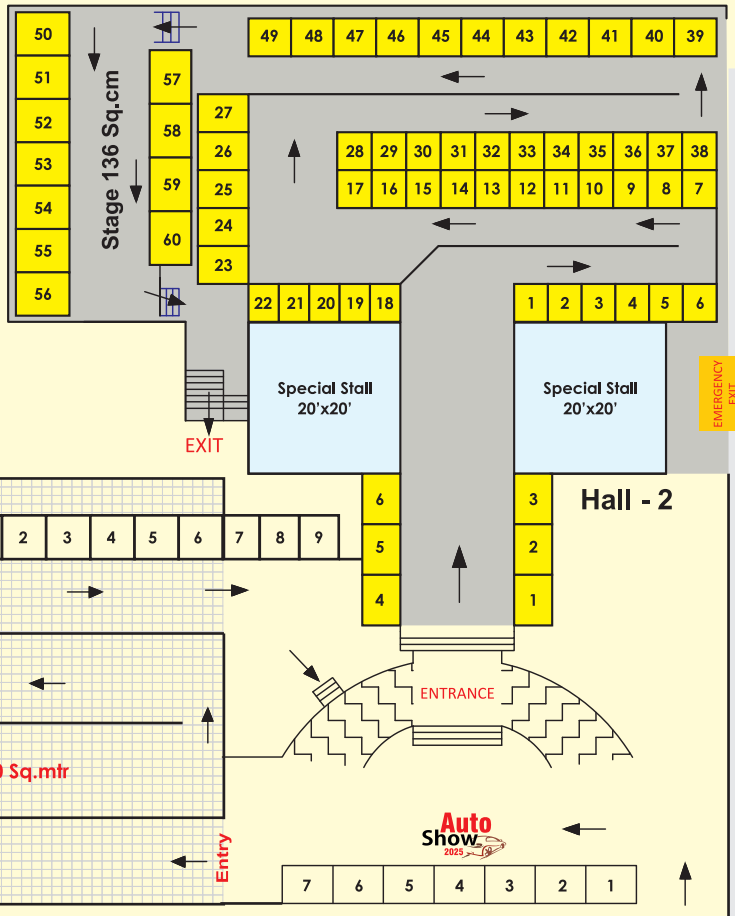

Facebook

Instagram

Youtube Advertisement

AMUSEMENT & FOOD COURT

Tentave Floor Plan
Stall Layout @
Parimalam Mahal, Erode

AMUSEMENT

AMUSEMENT

Parking

Main Entrance

Exit

PERUNDURAI MAIN ROAD

THE STALL SIZE AND TARIFF

Auto Show 20'x15' - Rs.60,000/-	Hall No.2 (Stall No. 1 to 60) 8'x8' - Rs.40,000/-
Hall No.1 (Stall No. 1 to 9) 8'x8' - Rs.50,000/-	Hall No.3 (Stall No. 1 to 49) 8'x8' - Rs.30,000/-
Special Stall 20'x20' = Rs.1,50,000/-	Food Court (Stall No. 1 to 20) 8'x8' - Rs.40,000/-