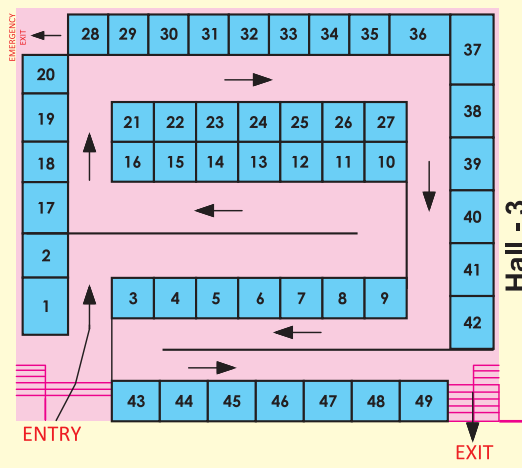

Facebook

Instagram

Youtube Advertisement

AMUSEMENT & FOOD COURT

Tentave Floor Plan
Stall Layout @
Parimalam Mahal, Erode

AMUSEMENT

AMUSEMENT

Parking

Main Entrance

Exit

PERUNDURAI MAIN ROAD

THE STALL SIZE AND TARIFF

Auto Show 20'x15' - Rs.60,000/-	Hall No.2 (Stall No. 1 to 60) 8'x8' - Rs.40,000/-
Hall No.1 (Stall No. 1 to 9) 8'x8' - Rs.50,000/-	Hall No.3 (Stall No. 1 to 49) 8'x8' - Rs.30,000/-
Special Stall 20'x20' = Rs.1,50,000/-	Food Court (Stall No. 1 to 20) 8'x8' - Rs.40,000/-